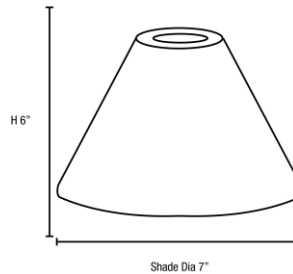

Stock Code: **23104-AMB**

Collection: Inari Silk

PRODUCT INFORMATION

Base: 23104 Parent: 23104
Mounting Type: Ceiling UPC: 641594691535
Finish: N/A
Diffuser: Amber

PRODUCT MEASUREMENTS

FIXTURE	BACKPLATE / CANOPY
Length:	Length
Width:	Width:
Diameter 7"	Diameter:
Height: 6.25"	Height:
Extension:	
Overall Height:	

Additional Notes:

Project Name: _____

Location: _____

Type: _____

Quantity: _____

Notes:

LINE DRAWING

IES FILE

In addition to Access Lighting's purchase and warranty terms and conditions, by signing below or placing an order, you agree that you are authorized to bind the entity placing any order and acknowledge the following: All of sizes and measurements are approximate and all images are for illustrative purposes only. In the event of an inconsistency, the "Product Measurements" section controls. There also may be slight differences in the colors and designs compared to the displayed and printed images.